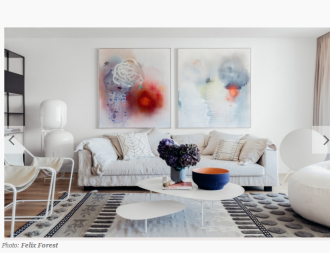

Part of Bondi Beach's iconic Pacific development, this chic apartment has interiors as stunning as the views.

Within the development, by Allen Linz of Rebel Property Group and Eduard Litver of Capitel Group, "Room Service" is available for both permanent residents and guests at QT Bondi.